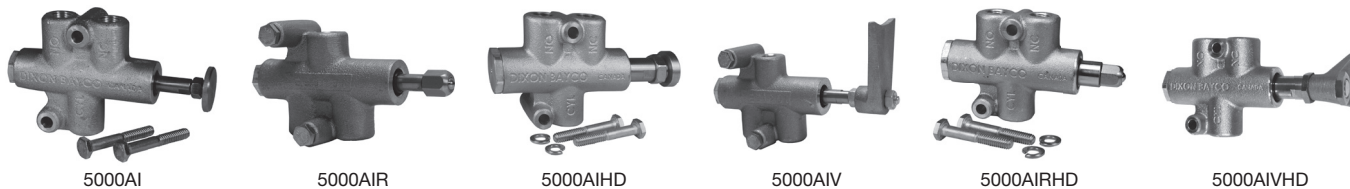

Air Interlock Valves

Standard Air Interlock Valves

PART NO.	DESCRIPTION
5000AI	1" button plunger pneumatic interlock, Baylast™ seals
5000AIST	1½" button plunger pneumatic interlock, Baylast™ seals
5000AIR	Roller ball plunger pneumatic interlock, ideal for use on cabinet doors, Baylast™ seals
5000AIS	1" button plunger pneumatic/electronic interlock, ideal for connecting to lights or the overfill detection system, Baylast™ seals
5000AIV	Paddle plunger pneumatic interlock, for use on VR4000 vapour valve, Baylast™ seals
5000AIHD	Heavy duty, high flow air ports, same foot print as 5000AI, Baylast™ seals
5000AIRHD	Roller end for various angles, large air ports, Baylast™ seals
5000AIVHD	Heavy duty air interlock with paddle plunger, Baylast™ seals

Heavy Duty 6-Port Air Interlock Valves

PART NO.	DESCRIPTION
5006AIHD	Heavy duty, high flow air ports, Baylast™ seals
5006AIRHD	Roller end for various angles, large air ports, Baylast™ seals
5006AIVHD	Heavy duty air interlock with paddle plunger, Baylast™ seals